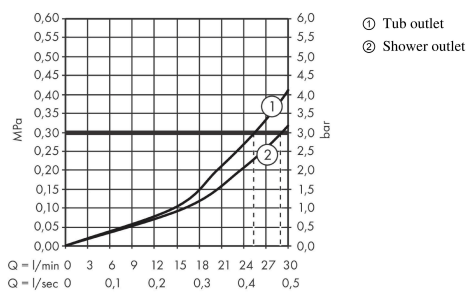

Ecostat Square
Thermostat for concealed installation for 2 functions
 Surfaces: **Matt White** Article Number: **15714700**

Description

product features

- 2 functions
- maximum flow rate at 3 bar: 29 l/min
- flow rate upper outlet: 28 l/min
- flow rate lower outlet: 25 l/min
- thermostat cartridge, shut-off/ diverter valve
- safety lock at 40 °C
- temperature limitation adjustable
- connection type: basic set
- min. operating pressure: 1 bar
- max. operating pressure: 10 bar

Design awards

Certificates

Product image

Scale drawing

Flowchart

Ecostat Square
Thermostat for concealed installation for 2 functions
 Surfaces: **Matt White** Article Number: **15714700**

Exploded Drawing

Year of production: >07/19