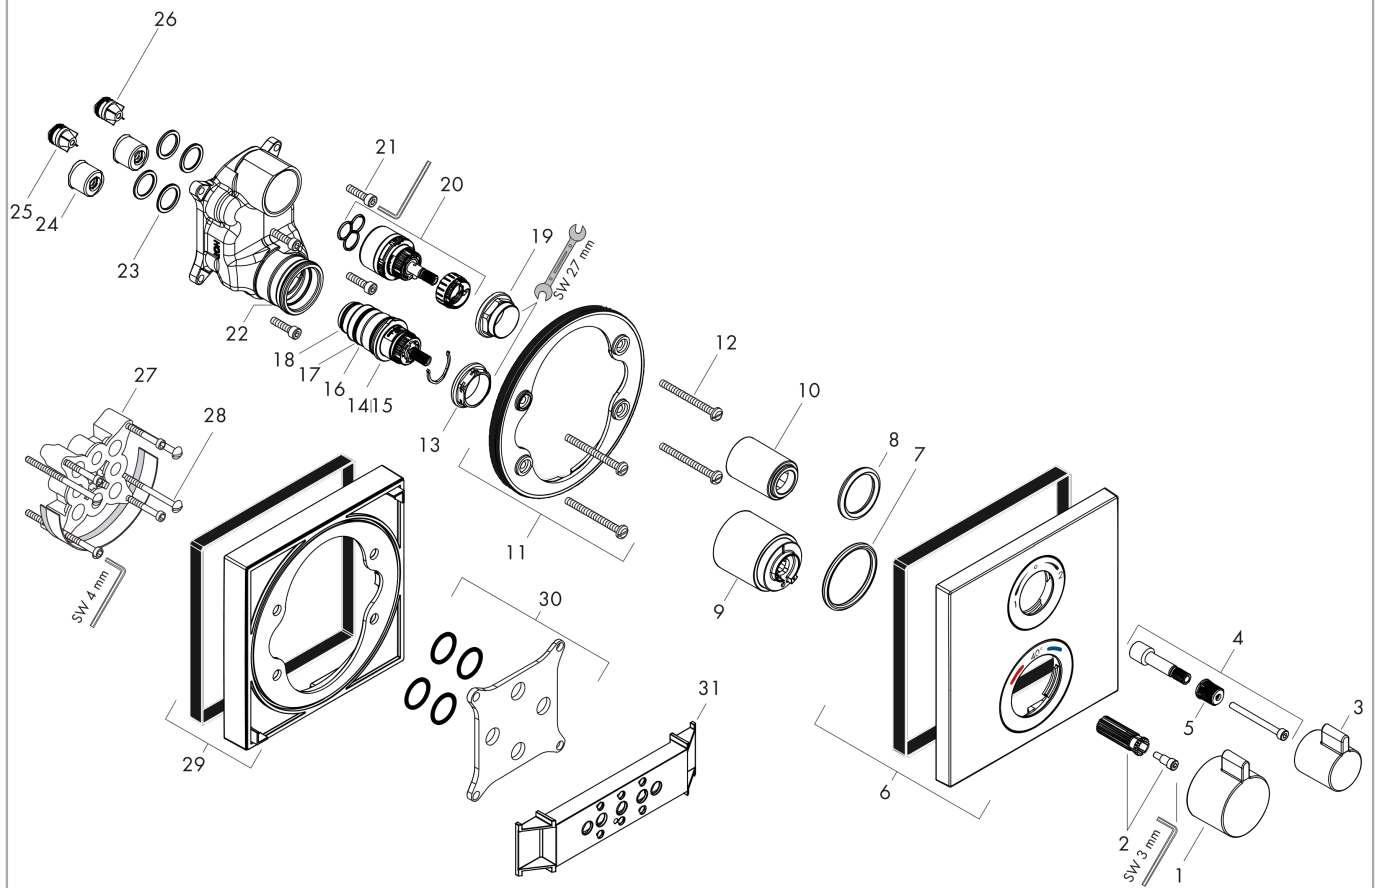

Ecostat Square
Thermostat for concealed installation for 2 functions
 Surfaces: **Matt White** Article Number: **15714700**

Description

product features

- 2 functions
- maximum flow rate at 3 bar: 29 l/min
- flow rate upper outlet: 28 l/min
- flow rate lower outlet: 25 l/min
- thermostat cartridge, shut-off/ diverter valve
- safety lock at 40 °C
- temperature limitation adjustable
- connection type: basic set
- min. operating pressure: 1 bar
- max. operating pressure: 10 bar

Design awards

Certificates

Product image

Scale drawing

Flowchart

Ecostat Square
Thermostat for concealed installation for 2 functions
 Surfaces: **Matt White** Article Number: **15714700**

Exploded Drawing

Year of production: >07/19