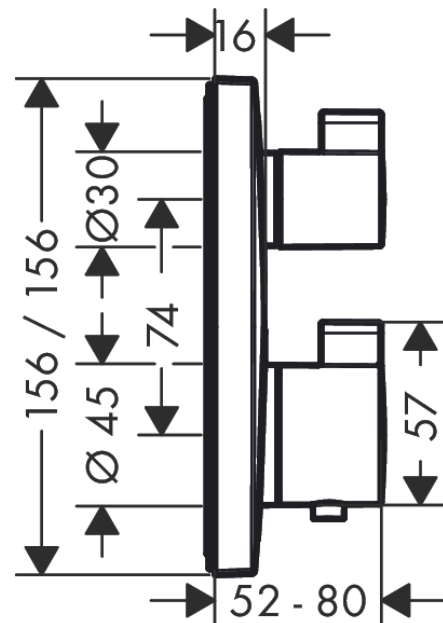

Ecostat Square
Thermostat for concealed installation for 2 functions
 Surfaces: **Matt White** Article Number: **15714700**

Description

product features

- 2 functions
- maximum flow rate at 3 bar: 29 l/min
- flow rate upper outlet: 28 l/min
- flow rate lower outlet: 25 l/min
- thermostat cartridge, shut-off/ diverter valve
- safety lock at 40 °C
- temperature limitation adjustable
- connection type: basic set
- min. operating pressure: 1 bar
- max. operating pressure: 10 bar

Design awards

Certificates

Product image

Scale drawing

Flowchart

Ecostat Square
Thermostat for concealed installation for 2 functions
 Surfaces: **Matt White** Article Number: **15714700**

Exploded Drawing

Year of production: >07/19